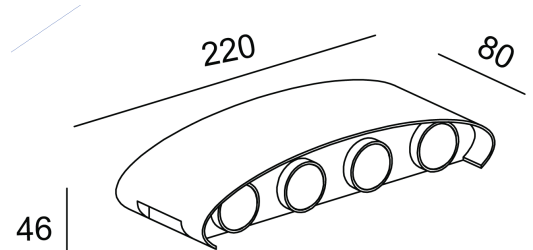

WALL LAMP OUTDOOR LIGHT

TECHNICAL SHEET

KL-284

KEYLIGHT

SPAIN

PRODUCTOS DE ILUMINACION

FEATURES

- 220-240V
- CE ROHS Certified
- Aluminum die-casting body
- PMMA Diffuser
- 3-years warranty

SPECIFICATIONS

Product Code	KL-284
Power	8*1W
Input	220-240V
Luminous flux	800 lm
Color Temperature	2700k-6500k
Beam Angle	45°
Power factor	≥0.9
CRI	80
Finishing Colors	White/Silver Grey/Dark Grey/Black
LED Type	SMD
IP Rating	IP65 Class 1
Size	220mm*80mm*46mm
Warranty	3 years